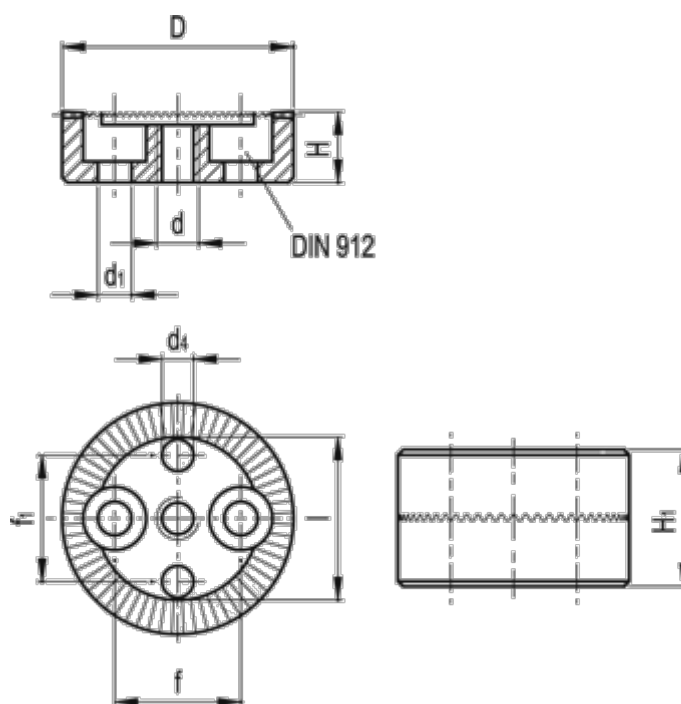

Data Sheet

Article number: 20654532

Description: E+G Serrated locking plate
GN 187.4-22-60-A-ST

Measures

D	= 22	l	= 15.5
d	= M4	Number of teeth	= 60
d1	= 3.2	Weight (g)	= 15
d4 H11	= 3		
f	= 12		
f1	= 12		
H +/-0.9	= 6.5		
H1	= 13		